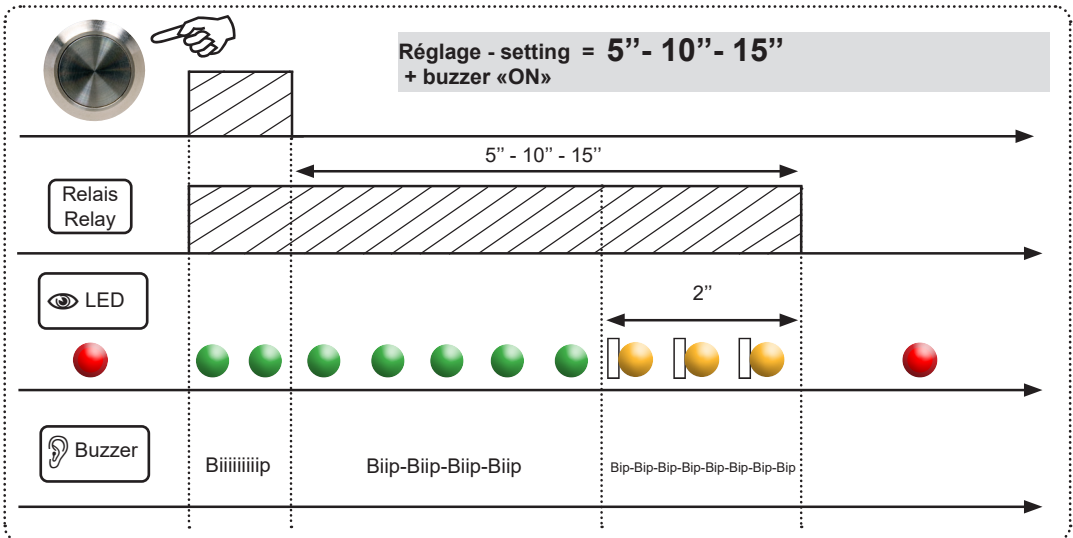

- Use correct input voltage as specified.

Wrong input voltage may damage the product. This failure is not covered by the product warranty.

REGLAGE DE LA TEMPORISATION TIMER SETTING

Exemple - Example

EXEMPLE - EXAMPLE