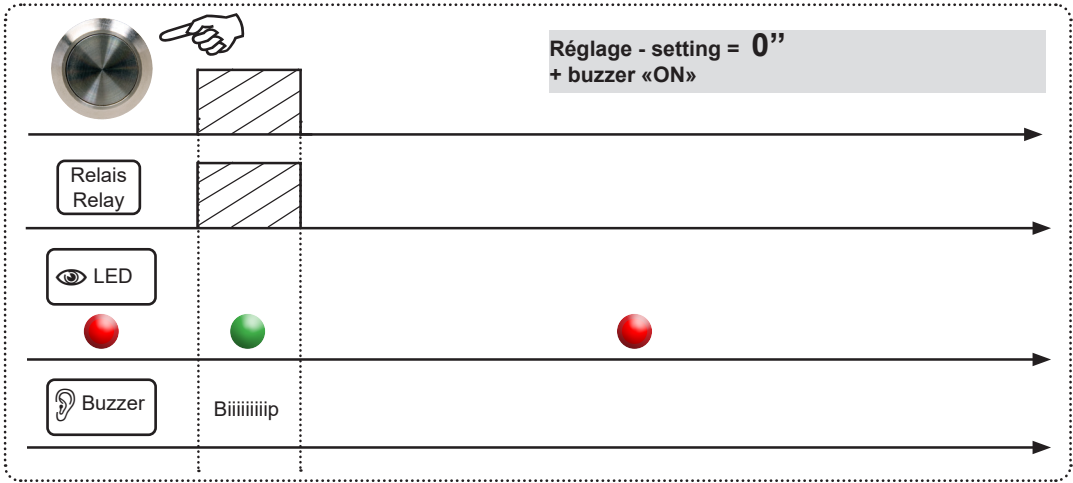

- Use correct input voltage as specified.

Wrong input voltage may damage the product. This failure is not covered by the product warranty.

REGLAGE DE LA TEMPORISATION TIMER SETTING

Exemple - Example

EXEMPLE - EXAMPLE